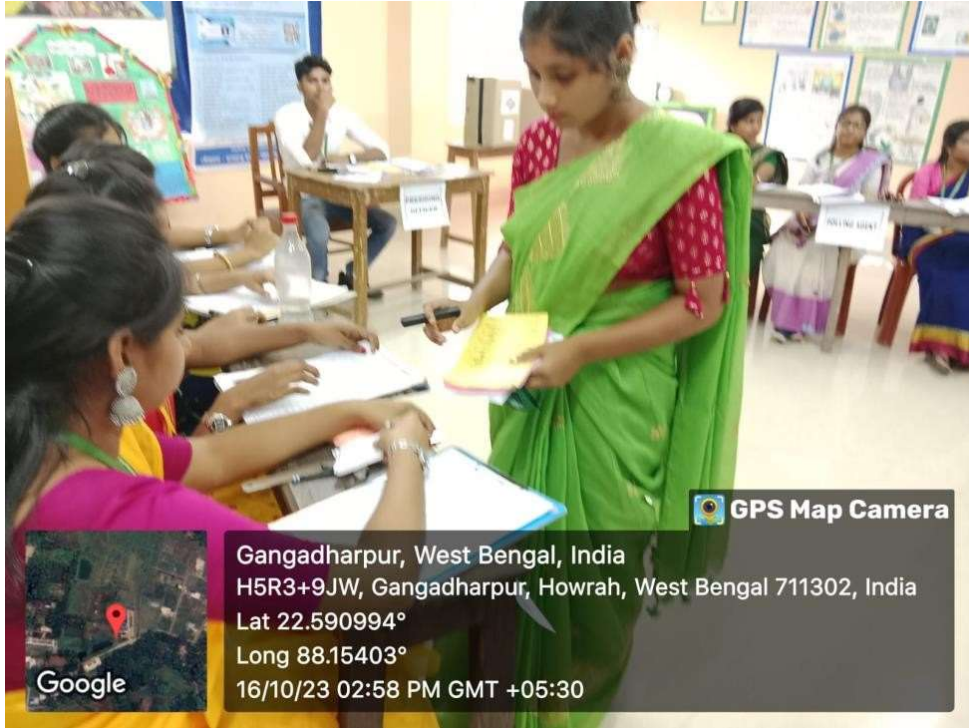

GPS Map Camera
Gangadharpur, West Bengal, India
H5R3+9JW, Gangadharpur, Howrah, West Bengal 711302, India
Lat 22.590994°
Long 88.15403°
16/10/23 02:58 PM GMT +05:30